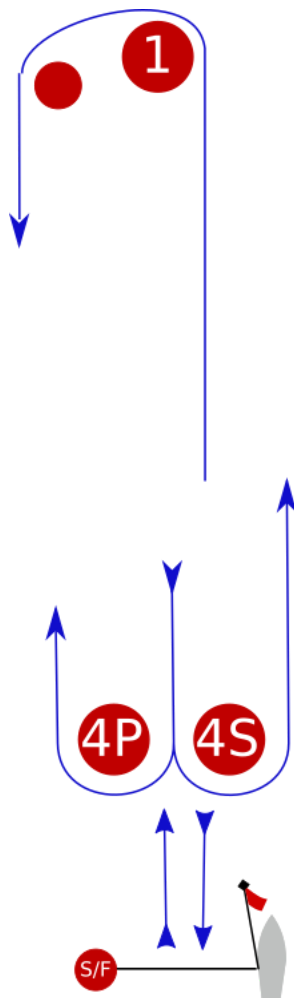

20-22 April 2018

SAILING INSTRUCTIONS

Amendment 1

Vallarta Yacht Club

5.4 The scheduled time of the warning signal for the first race each day is 1300.

6. CLASS FLAG

Class flag will be the J/70 Class flag

ATTACHMENT B - Course

Course: Windward/Leeward

Signal	Marking Rounding Order
L2	Start - 1 - 4s/4p - 1 - Finish
L3	Start - 1 - 4s/4p - 1 - 4s/4p - 1 - Finish
L4	Start - 1 - 4s/4p - 1 - 4s/4p - 1 - 4s/4p - 1 - Finish